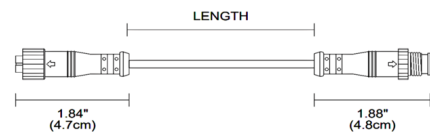

Lightology

lightology.com
866-954-4489
04-27-26

Project: _____
Company: _____
Location: _____ Fixture Type: _____
SPEC #: **EDG1267355**
Approved On: _____ Approved By: _____

Wet Location Power/Jumper Cable By PureEdge Lighting

Description

The Wet Location Power/Jumper Cable is a flexible connector designed to work with PureEdge outdoor systems in damp and wet environments. Easy to install and configure to create innovative lighting designs. Available in two lengths.

Shown in black

Specifications

COLOR	Black
BODY FINISH	N/A
WATTAGE	N/A
DIMMER	N/A
DIMENSIONS	12"L
BULB	N/A

CLICK TO VIEW PRODUCT

Notes: