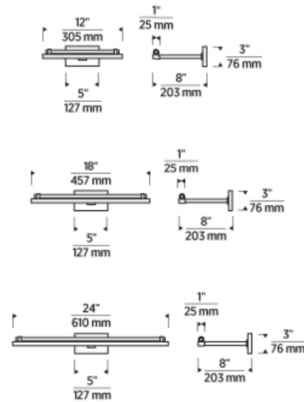

Shown in nightshade black