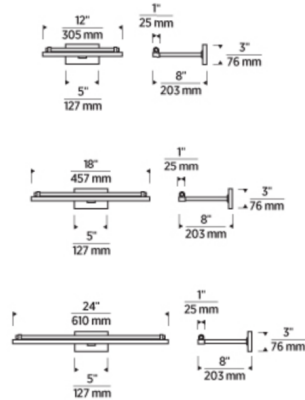

Shown in nightshade black