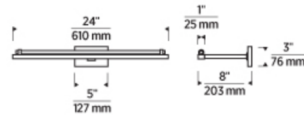

By Visual Comfort Modern

Description

The Kal Picture Light makes a bold statement with its structural design. The pairing of the smooth tube atop the rectangular light bar speaks to the attention to detail lavished on this contemporary/modern picture light. TRIAC/ELV/0-10V dimming. Note: The Kal Picture Light does not mount to a standard 4 inch US junction box - requires a 2x4 junction box.

Shown in natural brass

Specifications

COLOR	N/A
BODY FINISH	Natural Brass
WATTAGE	15.7W
DIMMER	Low Voltage Electronic
DIMENSIONS	18"W x 3"H x 8"D
INTEGRATED LED MODULE	1 x LED/15.7W/120-277V LED

Technical Information