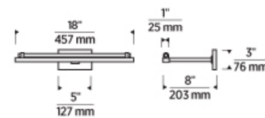

By Visual Comfort Modern

Description

The Kal Picture Light makes a bold statement with its structural design. The pairing of the smooth tube atop the rectangular light bar speaks to the attention to detail lavished on this contemporary/modern picture light. TRIAC/ELV/0-10V dimming. Note: The Kal Picture Light does not mount to a standard 4 inch US junction box - requires a 2x4 junction box.

Shown in natural brass

Specifications

COLOR	N/A
BODY FINISH	Natural Brass
WATTAGE	15.7W
DIMMER	Low Voltage Electronic
DIMENSIONS	18"W x 3"H x 8"D
INTEGRATED LED MODULE	1 x LED/15.7W/120-277V LED

Technical Information