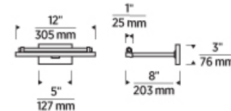

By Visual Comfort Modern

Description

The Kal Picture Light makes a bold statement with its structural design. The pairing of the smooth tube atop the rectangular light bar speaks to the attention to detail lavished on this contemporary/modern picture light. TRIAC/ELV/0-10V dimming. Note: The Kal Picture Light does not mount to a standard 4 inch US junction box - requires a 2x4 junction box.

Shown in natural brass

Specifications

COLOR	N/A
BODY FINISH	Natural Brass
WATTAGE	15.7W
DIMMER	Low Voltage Electronic
DIMENSIONS	18"W x 3"H x 8"D
INTEGRATED LED MODULE	1 x LED/15.7W/120-277V LED

Technical Information