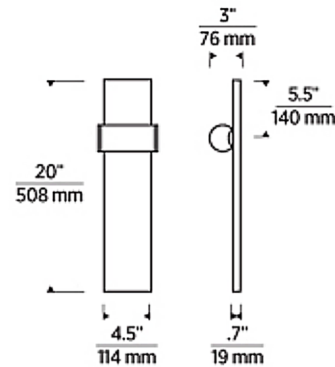

By Visual Comfort Modern

Description

Add a touch of contemporary style to your space with the Esfera Wall Sconce. Its transitional design is a modern convergence of geometries, pairing a cylindrical prism as an integral source of light with a simple rectangular metal base. Its clean lines and simple aesthetic are the perfect update for a hallway, bathroom, or living room. 120V: TRIAC and ELV dimmable. NOTE: This is a discontinued model and limited to quantity on hand.

Specifications

COLOR Crystal
 BODY FINISH Nightshade Black
 WATTAGE 7.7W
 DIMMER Low Voltage Electronic
 DIMENSIONS 4.5"W x 20"H x 3"D
 INTEGRATED LED MODULE 1 x LED/7.7W/120V LED
 COUNTRY OF ORIGIN China

Technical Information

LAMP LIFE 50000 hours
 COLOR RENDERING 90 CRI
 LAMP COLOR 2700K
 LUMENS/WATT 20.52
 LUMINOUS FLUX 158 lumens

Shown in nightshade black / crystal

CLICK TO VIEW PRODUCT

Notes: