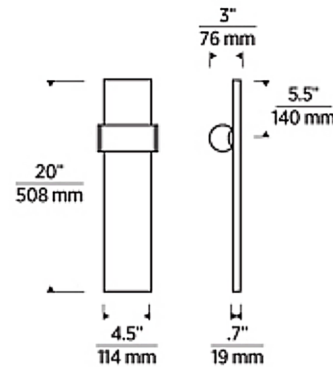

Specifications

COLOR Crystal
 BODY FINISH Nightshade Black
 WATTAGE 7.7W
 DIMMER Low Voltage Electronic
 DIMENSIONS 4.5"W x 20"H x 3"D
 INTEGRATED LED MODULE 1 x LED/7.7W/120V LED
 COUNTRY OF ORIGIN China

Technical Information

LAMP LIFE 50000 hours
 COLOR RENDERING 90 CRI
 LAMP COLOR 2700K
 LUMENS/WATT 20.52
 LUMINOUS FLUX 158 lumens

Shown in nightshade black / crystal

CLICK TO VIEW PRODUCT

Notes: