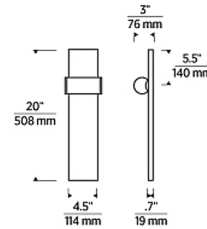

### Specifications

COLOR	Crystal
BODY FINISH	Polished Nickel
WATTAGE	7.7W
DIMMER	Low Voltage Electronic
DIMENSIONS	4.5"W x 20"H x 3"D
INTEGRATED LED MODULE	1 x LED/7.7W/120V LED
COUNTRY OF ORIGIN	China

### Technical Information

LAMP LIFE	50000 hours
COLOR RENDERING	90 CRI
LAMP COLOR	2700K
LUMENS/WATT	20.52
LUMINOUS FLUX	158 lumens

Shown in polished nickel / crystal

CLICK TO VIEW PRODUCT

Notes: