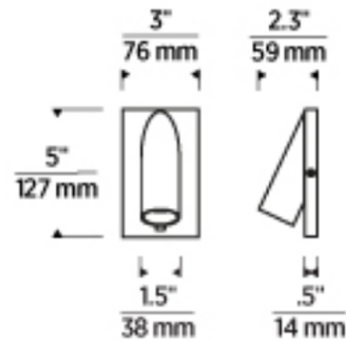

### Description

The Ponte 5 Adjustable Wall Sconce is minimal in scale, yet significant in function. Head pivots 90 degrees to direct the light exactly where it is needed making it perfect in a bedroom, office or wherever additional illumination is required. Features integrated multi-touch dimmer on canopy. Note: Fixture does not cover a standard US junction box and requires a 2 x 4 inch junction box.

### Specifications

COLOR	N/A
BODY FINISH	Polished Nickel
WATTAGE	8W
DIMMER	Included
DIMENSIONS	3"W x 5"H x 2.3"D
INTEGRATED LED MODULE	1 x LED/8W/120V LED