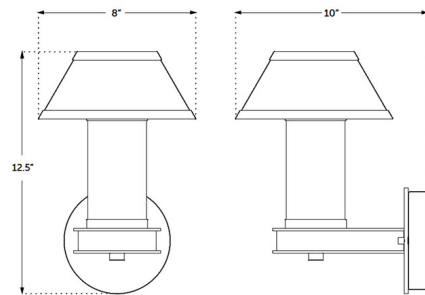

By Studio Dunn

Description

The Pillaret Rise Wall Sconce brings a striking presence to your interior space. The symmetry and candle like geometry is perfect in a variety of styles. The single column holds a narrow shade that casts warm light up across your room.

Shown in black / maple / cream

Specifications

COLOR	Cream
BODY FINISH	Black / Maple
WATTAGE	60W
DIMMER	N/A
DIMENSIONS	8"W x 12.5"H x 10"D
BULB NOT INCLUDED	1 x G16.5/Medium (E26)/60W/120V Incandescent
OTHER BULB OPTIONS	1 x G16.5/Medium (E26)/120V LED
COUNTRY OF ORIGIN	United States