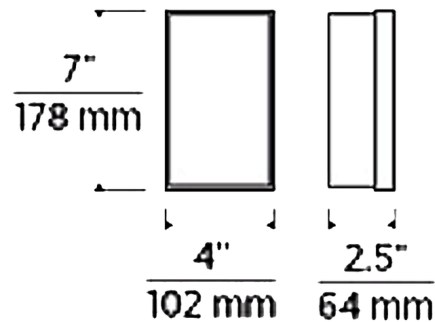

By Visual Comfort Modern

Description

The Milley Wall Sconce is constructed out of sandblasted crystal formed around an inner etched diffuser, offering dimension and a pleasant glow that enhances your space. Whether used as a standalone or in multiples, this wall light adds a chic modern touch to your bathroom, hallway, or bedroom. TRIAC or ELV dimmable.

Shown in nightshade black / crystal

Specifications

| | |
|-----------------------|------------------------|
| COLOR | Crystal |
| BODY FINISH | Nightshade Black |
| WATTAGE | 9W |
| DIMMER | Low Voltage Electronic |
| DIMENSIONS | 4"W x 7"H x 2.5"D |
| INTEGRATED LED MODULE | 1 x LED/9W/120V LED |
| COUNTRY OF ORIGIN | China |