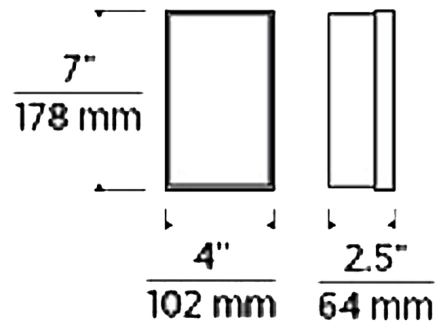

By Visual Comfort Modern

Description

The Milley Wall Sconce is constructed out of sandblasted crystal formed around an inner etched diffuser, offering dimension and a pleasant glow that enhances your space. Whether used as a standalone or in multiples, this wall light adds a chic modern touch to your bathroom, hallway, or bedroom. TRIAC or ELV dimmable.

Shown in nightshade black / crystal

Specifications

COLOR	Crystal
BODY FINISH	Nightshade Black
WATTAGE	9W
DIMMER	Low Voltage Electronic
DIMENSIONS	4"W x 7"H x 2.5"D
INTEGRATED LED MODULE	1 x LED/9W/120V LED
COUNTRY OF ORIGIN	China