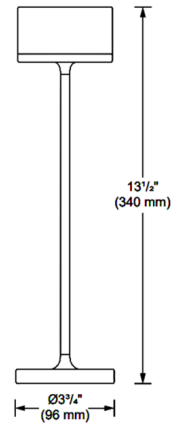

### Specifications

COLOR	N/A
BODY FINISH	White
WATTAGE	2.2W
DIMMER	Included
DIMENSIONS	3.75"W x 13.5"H
INTEGRATED LED MODULE	1 x LED/2.2W/120V LED

### Technical Information

COLOR RENDERING	80 CRI
LAMP COLOR	Tunable White
LUMENS/WATT	104.55
LUMINOUS FLUX	230 lumens

Shown in white

CLICK TO VIEW PRODUCT

Notes: