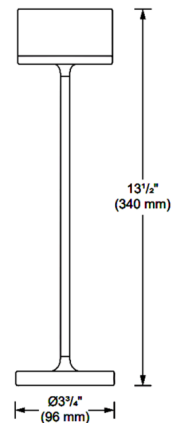

Specifications

COLOR	N/A
BODY FINISH	White
WATTAGE	2.2W
DIMMER	Included
DIMENSIONS	3.75"W x 13.5"H
INTEGRATED LED MODULE	1 x LED/2.2W/120V LED

Technical Information

COLOR RENDERING	80 CRI
LAMP COLOR	Tunable White
LUMENS/WATT	104.55
LUMINOUS FLUX	230 lumens

Shown in white

CLICK TO VIEW PRODUCT

Notes: