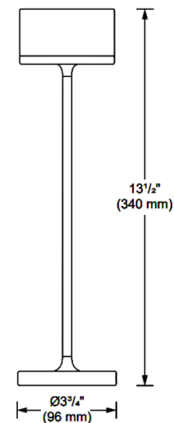

Specifications

COLOR	N/A
BODY FINISH	White
WATTAGE	2.2W
DIMMER	Included
DIMENSIONS	3.75"W x 13.5"H
INTEGRATED LED MODULE	1 x LED/2.2W/120V LED

Technical Information

COLOR RENDERING	80 CRI
LAMP COLOR	Tunable White
LUMENS/WATT	104.55
LUMINOUS FLUX	230 lumens

Shown in white

CLICK TO VIEW PRODUCT

Notes: