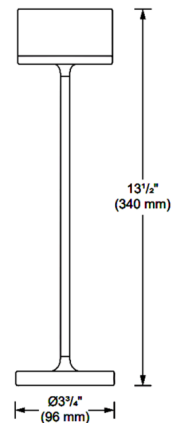

### Specifications

COLOR	N/A
BODY FINISH	White
WATTAGE	2.2W
DIMMER	Included
DIMENSIONS	3.75"W x 13.5"H
INTEGRATED LED MODULE	1 x LED/2.2W/120V LED

### Technical Information

COLOR RENDERING	80 CRI
LAMP COLOR	Tunable White
LUMENS/WATT	104.55
LUMINOUS FLUX	230 lumens

Shown in white

CLICK TO VIEW PRODUCT

Notes: