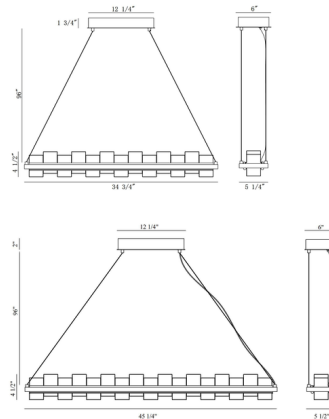

CLICK TO VIEW PRODUCT

Notes: