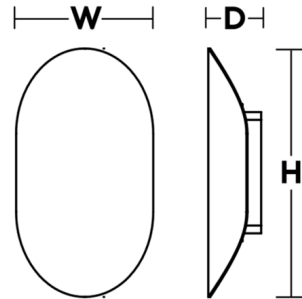

Specifications

COLOR	N/A
BODY FINISH	Black
WATTAGE	48W
DIMMER	Not Dimmable
DIMENSIONS	5.5"W x 10"H x 2.13"D
INTEGRATED LED MODULE	2 x LED/24W/120-277V LED
COUNTRY OF ORIGIN	China

Technical Information

LAMP LIFE	50000 hours
COLOR RENDERING	80 CRI
LAMP COLOR	CCT Select
LUMENS/WATT	50.00
LUMINOUS FLUX	1200 lumens

Shown in black

H	W	D
7-1/2"	4-3/4"	2-1/8"
10"	5-1/2"	2-1/8"

CLICK TO VIEW PRODUCT

Notes: