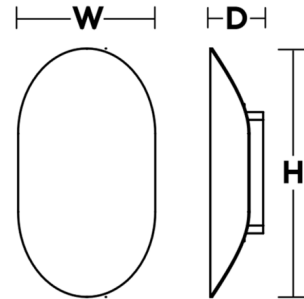

### Specifications

COLOR	N/A
BODY FINISH	Black
WATTAGE	48W
DIMMER	Not Dimmable
DIMENSIONS	5.5"W x 10"H x 2.13"D
INTEGRATED LED MODULE	2 x LED/24W/120-277V LED
COUNTRY OF ORIGIN	China

### Technical Information

LAMP LIFE	50000 hours
COLOR RENDERING	80 CRI
LAMP COLOR	CCT Select
LUMENS/WATT	50.00
LUMINOUS FLUX	1200 lumens

Shown in black

H	W	D
7-1/2"	4-3/4"	2-1/8"
10"	5-1/2"	2-1/8"

CLICK TO VIEW PRODUCT