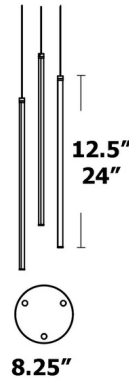

Specifications

COLOR	Frosted
BODY FINISH	Satin Nickel
WATTAGE	24W
DIMMER	Standard 120V
DIMENSIONS	8.25"W x 24"H
INTEGRATED LED MODULE	3 x LED/8W/120V LED
COUNTRY OF ORIGIN	China

Technical Information

LAMP LIFE	50000 hours
COLOR RENDERING	90 CRI
LAMP COLOR	3000K
LUMENS/WATT	212.50
LUMINOUS FLUX	1700 lumens

Shown in satin nickel / frosted

CLICK TO VIEW PRODUCT

Notes: