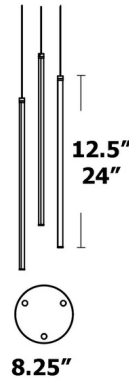

Specifications

COLOR Frosted
BODY FINISH Satin Nickel
WATTAGE 24W
DIMMER Standard 120V
DIMENSIONS 8.25"W x 24"H
INTEGRATED LED MODULE 3 x LED/8W/120V LED
COUNTRY OF ORIGIN China

Technical Information

LAMP LIFE 50000 hours
COLOR RENDERING 90 CRI
LAMP COLOR 3000K
LUMENS/WATT 212.50
LUMINOUS FLUX 1700 lumens

Shown in satin nickel / frosted

CLICK TO VIEW PRODUCT

Notes: