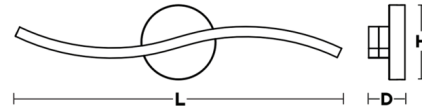

L	H	D
24"	5-1/2"	3"
36"	5-1/2"	3"