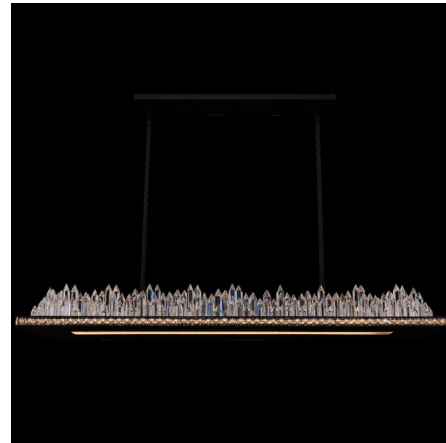

Lightology

lightology.com
866-954-4489
04-25-26

Project: _____

Company: _____

Location: _____ Fixture Type: _____

SPEC #: **AGR1267497**

Approved On: _____ Approved By: _____

Orizzonte Linear Pendant

By Allegri

Description

Inspired by the New York City skyline, the Orizzonte Linear Pendant dazzles the eye and makes an impact. Created using layered Firenze crystal in multiple heights to create texture with simple squares embedded in the frame for a modern silhouette.

Shown in matte black / firenze clear

Specifications

COLOR Firenze Clear
BODY FINISH Matte Black
WATTAGE 48W
DIMMER Standard 120V
DIMENSIONS 44.25"L x 12"W x 11"H
INTEGRATED LED MODULE 1 x LED/48W/120V LED
COUNTRY OF ORIGIN China

Technical Information

PRODUCT DIMENSIONS Downrods Included: 2-6", 2-12", and 2-24" Stems
COLOR RENDERING 80 CRI
LAMP COLOR 3000K
LUMENS/WATT 90.00
LUMINOUS FLUX 4320 lumens

CLICK TO VIEW PRODUCT

Notes: