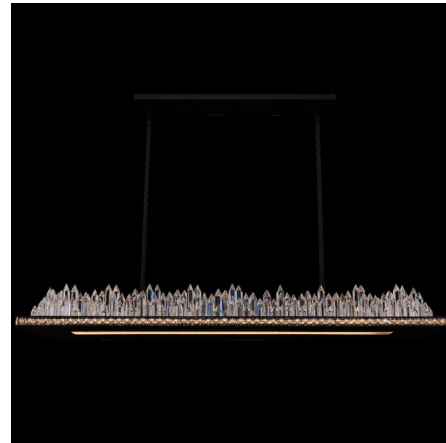

Lightology

lightology.com
866-954-4489
07-06-26

Project: _____

Company: _____

Location: _____ Fixture Type: _____

SPEC #: **AGR1267497**

Approved On: _____ Approved By: _____

Orizzonte Linear Pendant

By Allegri

Description

Inspired by the New York City skyline, the Orizzonte Linear Pendant dazzles the eye and makes an impact. Created using layered Firenze crystal in multiple heights to create texture with simple squares embedded in the frame for a modern silhouette.

Shown in matte black / firenze clear

Specifications

COLOR Firenze Clear
BODY FINISH Matte Black
WATTAGE 48W
DIMMER Standard 120V
DIMENSIONS 44.25"L x 12"W x 11"H
INTEGRATED LED MODULE 1 x LED/48W/120V LED
COUNTRY OF ORIGIN China

Technical Information

PRODUCT DIMENSIONS Downrods Included: 2-6", 2-12", and 2-24" Stems
COLOR RENDERING 80 CRI
LAMP COLOR 3000K
LUMENS/WATT 90.00
LUMINOUS FLUX 4320 lumens

CLICK TO VIEW PRODUCT

Notes: