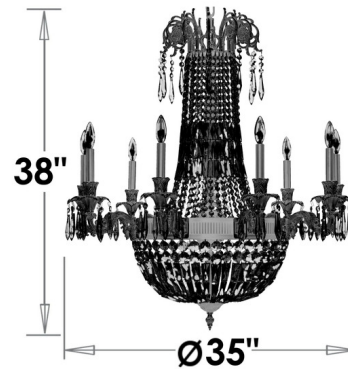

By American Brass & Crystal

Description

The Finisterra Chandelier brings a timeless elegance to your interior space. The ornate frame is complemented by Precision Crystals with 30 percent leaded prisms that are machine cut and polished to a visual brilliance, casting warm shadows across your room. Note: Due to the weight of this fixture, additional ceiling support is required.

Shown in true brass / crystal

CH2143

9 LIGHTS

Specifications

COLOR Crystal
BODY FINISH True Brass
WATTAGE 720W
DIMMER Standard 120V
DIMENSIONS 35\"W x 38\"H
BULB NOT INCLUDED 18 x B10/Candelabra (E12)/40W/120V Incandescent
OTHER BULB OPTIONS 18 x B10/Candelabra (E12)/120V LED
COUNTRY OF ORIGIN United States