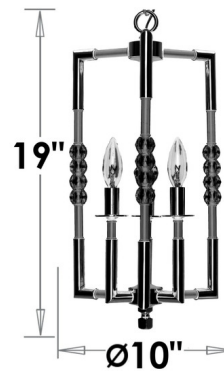

By American Brass & Crystal

Description

The Magro Pendant brings a timeless elegance to your interior space. The ornate box frame is complemented by Precision Crystal beads with 30 percent leaded prisms that are machine cut and polished to a visual brilliance, casting warm shadows across your room.

Shown in pewter / polished nickel / crystal

CH3501

3 LIGHTS

Specifications

COLOR	Crystal
BODY FINISH	Pewter / Polished Nickel
WATTAGE	120W
DIMMER	Standard 120V
DIMENSIONS	10"W x 19"H
BULB NOT INCLUDED	3 x B10/Candelabra (E12)/40W/120V Incandescent
OTHER BULB OPTIONS	3 x B10/Candelabra (E12)/120V LED
COUNTRY OF ORIGIN	United States