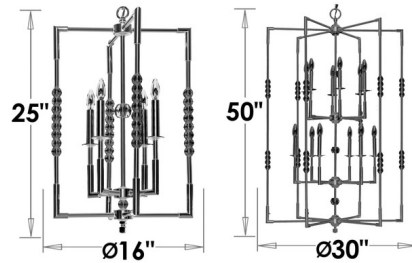

By American Brass & Crystal

Description

The Magro Box Chandelier brings a timeless elegance to your interior space. The dual box frame is complemented by Precision Crystal beads with 30 percent leaded prisms that are machine cut and polished to a visual brilliance, casting warm shadows across your room.

Shown in pewter / polished nickel / crystal

Specifications

| | |
|--------------------|--|
| COLOR | Crystal |
| BODY FINISH | Pewter / Polished Nickel |
| WATTAGE | 160W |
| DIMMER | Standard 120V |
| DIMENSIONS | 16"W x 25"H |
| BULB NOT INCLUDED | 4 x B10/Candelabra (E12)/40W/120V Incandescent |
| OTHER BULB OPTIONS | 4 x B10/Candelabra (E12)/120V LED |
| COUNTRY OF ORIGIN | United States |