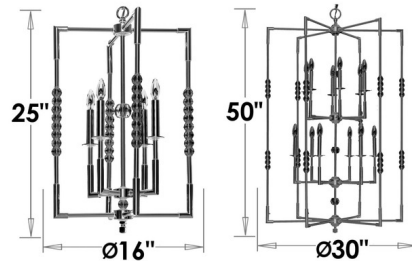

### Specifications

COLOR . . . . . Crystal  
BODY FINISH . . . . . Pewter / Polished Nickel  
WATTAGE . . . . . 160W  
DIMMER . . . . . Standard 120V  
DIMENSIONS . . . . . 16"W x 25"H  
BULB NOT INCLUDED . . . . . 4 x B10/Candelabra (E12)/40W/120V Incandescent  
OTHER BULB OPTIONS . . . . . 4 x B10/Candelabra (E12)/120V LED  
COUNTRY OF ORIGIN . . . . . United States