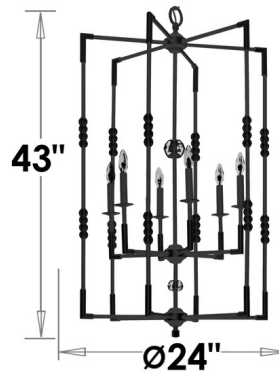

By American Brass & Crystal

Description

The Magro Chandelier brings a timeless elegance to your interior space. The dual box frame is complemented by Precision Crystal beads with 30 percent leaded prisms that are machine cut and polished to a visual brilliance, casting warm shadows across your room.

Shown in black / old brass / crystal

CH3504

6 LIGHTS

Specifications

COLOR	Crystal
BODY FINISH	Black / Old Brass
WATTAGE	240W
DIMMER	Standard 120V
DIMENSIONS	24"W x 43"H
BULB NOT INCLUDED	6 x B10/Candelabra (E12)/40W/120V Incandescent
OTHER BULB OPTIONS	6 x B10/Candelabra (E12)/120V LED
COUNTRY OF ORIGIN	United States