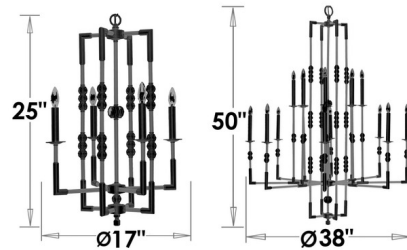

By American Brass & Crystal

Description

The Magro Outer Chandelier brings a timeless elegance to your interior space. The inner dual box frame, with candelabra outside of it, is complemented by Precision Crystal beads with 30 percent leaded prisms that are machine cut and polished to a visual brilliance, casting warm shadows across your room.

Shown in black / old brass / crystal

Specifications

COLOR	Crystal
BODY FINISH	Black / Old Brass
WATTAGE	160W
DIMMER	Standard 120V
DIMENSIONS	17"W x 25"H
BULB NOT INCLUDED	4 x B10/Candelabra (E12)/40W/120V Incandescent
OTHER BULB OPTIONS	4 x B10/Candelabra (E12)/120V LED
COUNTRY OF ORIGIN	United States