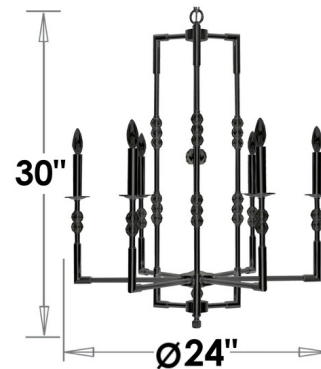

Description

The Magro 6 Light Outer Chandelier brings a timeless elegance to your interior space. The inner dual box frame, with candelabra outside of it, is complemented by Precision Crystal beads with 30 percent leaded prisms that are machine cut and polished to a visual brilliance, casting warm shadows across your room.

Shown in pewter / polished nickel / crystal

CH3543

6 LIGHTS

Specifications

COLOR	Crystal
BODY FINISH	Pewter / Polished Nickel
WATTAGE	240W
DIMMER	Standard 120V
DIMENSIONS	24"W x 30"H
BULB NOT INCLUDED	6 x B10/Candelabra (E12)/40W/120V Incandescent
OTHER BULB OPTIONS	6 x B10/Candelabra (E12)/120V LED
COUNTRY OF ORIGIN	United States