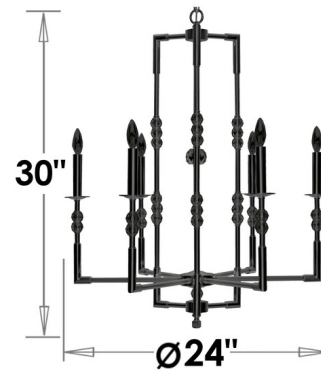

Description

The Magro 6 Light Outer Chandelier brings a timeless elegance to your interior space. The inner dual box frame, with candelabra outside of it, is complemented by Precision Crystal beads with 30 percent leaded prisms that are machine cut and polished to a visual brilliance, casting warm shadows across your room.

Shown in pewter / polished nickel / crystal

CH3543

6 LIGHTS

Specifications

COLOR	Crystal
BODY FINISH	Pewter / Polished Nickel
WATTAGE	240W
DIMMER	Standard 120V
DIMENSIONS	24"W x 30"H
BULB NOT INCLUDED	6 x B10/Candelabra (E12)/40W/120V Incandescent
OTHER BULB OPTIONS	6 x B10/Candelabra (E12)/120V LED
COUNTRY OF ORIGIN	United States