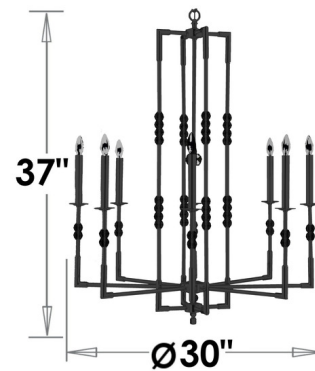

By American Brass & Crystal

Description

The Magro 8 Light Outer Chandelier brings a timeless elegance to your interior space. The inner dual box frame, with candelabra outside of it, is complemented by Precision Crystal beads with 30 percent leaded prisms that are machine cut and polished to a visual brilliance, casting warm shadows across your room.

Shown in black / crystal

CH3544

8 LIGHTS

Specifications

COLOR	Crystal
BODY FINISH	Black
WATTAGE	320W
DIMMER	Standard 120V
DIMENSIONS	30"W x 37"H
BULB NOT INCLUDED	8 x B10/Candelabra (E12)/40W/120V Incandescent
OTHER BULB OPTIONS	8 x B10/Candelabra (E12)/120V LED
COUNTRY OF ORIGIN	United States