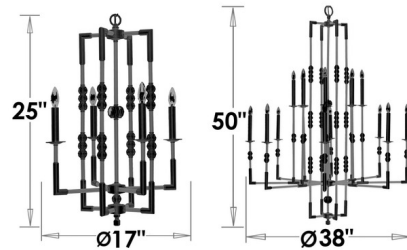

By American Brass & Crystal

Description

The Magro Outer Chandelier brings a timeless elegance to your interior space. The inner dual box frame, with candelabra outside of it, is complemented by Precision Crystal beads with 30 percent leaded prisms that are machine cut and polished to a visual brilliance, casting warm shadows across your room.

Shown in black / old brass / crystal

Specifications

COLOR	Crystal
BODY FINISH	Black / Old Brass
WATTAGE	640W
DIMMER	Standard 120V
DIMENSIONS	38"W x 50"H
BULB NOT INCLUDED	16 x B10/Candelabra (E12)/40W/120V Incandescent
OTHER BULB OPTIONS	16 x B10/Candelabra (E12)/120V LED
COUNTRY OF ORIGIN	United States