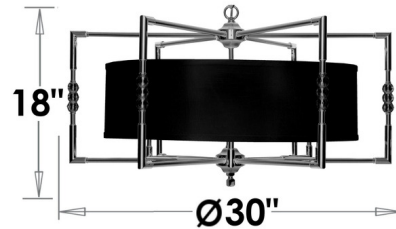

By American Brass & Crystal

Description

The Magro Shade Chandelier brings a timeless elegance to your interior space. The ornate frame is complemented by a drum shaped linen shade and Precision Crystal beads with 30 percent leaded prisms that are machine cut and polished to a visual brilliance, casting warm shadows across your room.

Shown in pewter / polished nickel / white linen

CH3704

6 LIGHTS

Specifications

COLOR	White Linen
BODY FINISH	Pewter / Polished Nickel
WATTAGE	240W
DIMMER	Standard 120V
DIMENSIONS	30"W x 18"H
BULB NOT INCLUDED	6 x B10/Candelabra (E12)/40W/120V Incandescent
OTHER BULB OPTIONS	6 x B10/Candelabra (E12)/120V LED
COUNTRY OF ORIGIN	United States