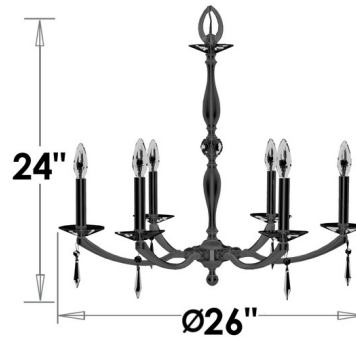

Lightology

lightology.com
866-954-4489
04-25-26

Project: _____

Company: _____

Location: _____ Fixture Type: _____

SPEC #: **ABC1267551**

Approved On: _____ Approved By: _____

Kensington 6 Light Chandelier By American Brass & Crystal

Description

The Kensington 6 Light Chandelier brings a timeless elegance to your interior space. The ornate frame is complemented by Spire Precision Crystals with 30 percent leaded prisms that are machine cut and polished to a visual brilliance, casting warm shadows across your room.

Shown in old brass / polished brass / crystal

CH5325

6 LIGHTS

Specifications

COLOR	Crystal
BODY FINISH	Old Brass / Polished Brass
WATTAGE	240W
DIMMER	Standard 120V
DIMENSIONS	26"W x 24"H
BULB NOT INCLUDED	6 x B10/Candelabra (E12)/40W/120V Incandescent
OTHER BULB OPTIONS	6 x B10/Candelabra (E12)/120V LED
COUNTRY OF ORIGIN	United States