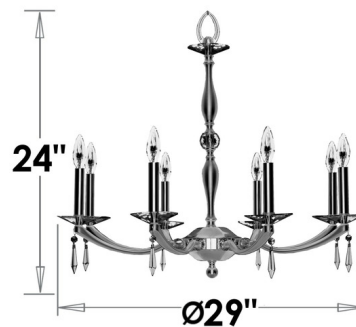

Lightology

lightology.com
866-954-4489
04-25-26

Project: _____

Company: _____

Location: _____ Fixture Type: _____

SPEC #: **ABC1267552**

Approved On: _____ Approved By: _____

Kensington 8 Light Chandelier

By American Brass & Crystal

Description

The Kensington 8 Light Chandelier brings a timeless elegance to your interior space. The ornate frame is complemented by Spire Precision Crystals with 30 percent leaded prisms that are machine cut and polished to a visual brilliance, casting warm shadows across your room.

CH5326

8 LIGHTS

Specifications

COLOR	N/A
BODY FINISH	N/A
WATTAGE	320W
DIMMER	Standard 120V
DIMENSIONS	29"W x 24"H
BULB NOT INCLUDED	8 x B10/Candelabra (E12)/40W/120V Incandescent
OTHER BULB OPTIONS	8 x B10/Candelabra (E12)/120V LED
COUNTRY OF ORIGIN	United States