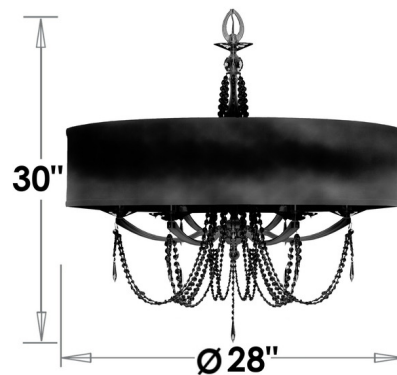

Lightology

lightology.com
866-954-4489
07-02-26

Project: _____

Company: _____

Location: _____ Fixture Type: _____

SPEC #: **ABC1267555**

Approved On: _____ Approved By: _____

Kensington Swag Shade Chandelier

By American Brass & Crystal

Description

The Kensington Swag Shade Chandelier rings a timeless elegance to your interior space. The ornate frame is surrounded by a linen shade and is complemented by Spire Precision Crystals with 30 percent leaded prisms that are machine cut and polished to a visual brilliance, casting warm shadows across your room.

Shown in old brass / blue

CH5466

6 LIGHTS

Specifications

COLOR	Blue
BODY FINISH	Old Brass
WATTAGE	240W
DIMMER	Standard 120V
DIMENSIONS	28"W x 30"H
BULB NOT INCLUDED	6 x B10/Candelabra (E12)/40W/120V Incandescent
OTHER BULB OPTIONS	6 x B10/Candelabra (E12)/120V LED
COUNTRY OF ORIGIN	United States