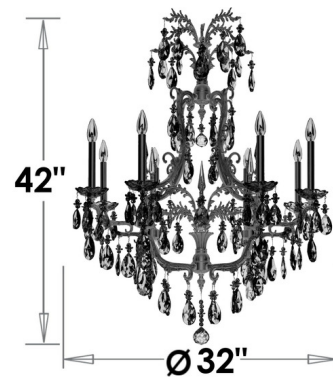

### Description

The Parisian Chandelier brings a timeless elegance to your interior space. The ornate frame is complemented by Precision Oval Crystals with 30 percent leaded prisms that are machine cut and polished to a visual brilliance, casting warm shadows across your room. Note: Due to the weight of this fixture, additional ceiling support is required.

Shown in antique white glossy / crystal

**CH7613**

**8 LIGHTS**

### Specifications

|                    |  |
|--------------------|--|
| COLOR              | Crystal  |
| BODY FINISH        | Antique White Glossy                           |
| WATTAGE            | 320W   |
| DIMMER             | Standard 120V                                  |
| DIMENSIONS         | 32"W x 42"H                                    |
| BULB NOT INCLUDED  | 8 x B10/Candelabra (E12)/40W/120V Incandescent |
| OTHER BULB OPTIONS | 8 x B10/Candelabra (E12)/120V LED              |
| COUNTRY OF ORIGIN  | United States                                  |