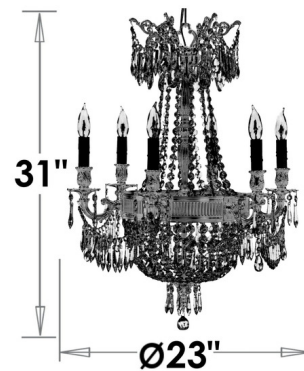

### Description

The Valencia Chandelier brings a timeless elegance to your interior space. The ornate frame is complemented by Precision Crystals with 30 percent leaded prisms that are machine cut and polished to a visual brilliance, casting warm shadows across your room.

Shown in polished brass with black inlay / crystal

**CH8141**

**6+(3) LIGHTS**

### Specifications

COLOR . . . . . Crystal  
BODY FINISH . . . . . Polished Brass with Black Inlay  
WATTAGE . . . . . 360W  
DIMMER . . . . . Standard 120V  
DIMENSIONS . . . . . 23"W x 31"H  
BULB NOT INCLUDED . . . . . 9 x B10/Candelabra (E12)/40W/120V Incandescent  
OTHER BULB OPTIONS . . . . . 9 x B10/Candelabra (E12)/120V LED  
COUNTRY OF ORIGIN . . . . . United States