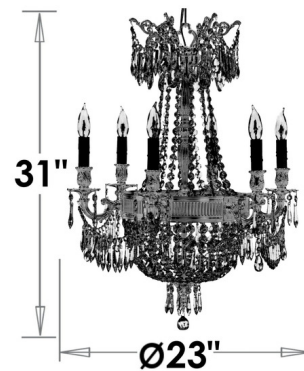

Specifications

COLOR . . . . . Crystal
BODY FINISH . . . . . Polished Brass with Black Inlay
WATTAGE 360W
DIMMER . . . . . Standard 120V
DIMENSIONS . . . . . 23"W x 31"H
BULB NOT INCLUDED . . . . . 9 x B10/Candelabra (E12)/40W/120V Incandescent
OTHER BULB OPTIONS . . . . . 9 x B10/Candelabra (E12)/120V LED
COUNTRY OF ORIGIN . . . . . United States

CLICK TO VIEW PRODUCT

Notes: