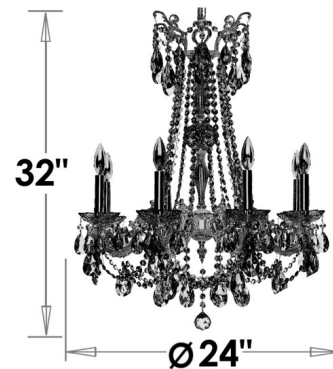

By American Brass & Crystal

Description

The Crystella Chandelier brings a timeless elegance to your interior space. The ornate frame is complemented by Precision Oval Crystals with 30 percent leaded prisms that are machine cut and polished to a visual brilliance, casting warm shadows across your room.

Shown in silver / crystal

CH9283

8 LIGHTS

Specifications

COLOR	Crystal
BODY FINISH	Silver
WATTAGE	320W
DIMMER	Standard 120V
DIMENSIONS	24"W x 32"H
BULB NOT INCLUDED	8 x B10/Candelabra (E12)/40W/120V Incandescent
OTHER BULB OPTIONS	8 x B10/Candelabra (E12)/120V LED
COUNTRY OF ORIGIN	United States