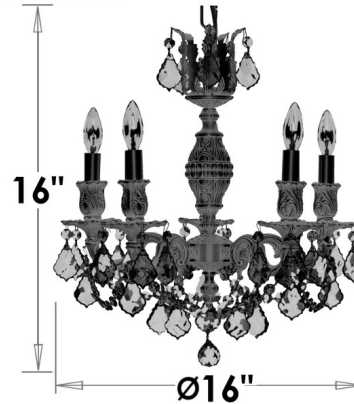

By American Brass & Crystal

Description

The Rosetta Pendant brings a timeless elegance to your interior space. The ornate frame is complemented by French Pendaloque Precision Crystals with 30 percent leaded prisms that are machine cut and polished to a visual brilliance, casting warm shadows across your room.

Shown in antique black glossy / crystal

CH9512

5 LIGHTS

Specifications

COLOR	Crystal
BODY FINISH	Antique Black Glossy
WATTAGE	200W
DIMMER	Standard 120V
DIMENSIONS	16"W x 16"H
BULB NOT INCLUDED	5 x B10/Candelabra (E12)/40W/120V Incandescent
OTHER BULB OPTIONS	5 x B10/Candelabra (E12)/120V LED
COUNTRY OF ORIGIN	United States