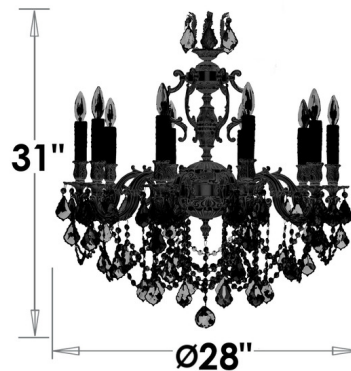

Lightology

lightology.com
866-954-4489
04-22-26

Project: _____

Company: _____

Location: _____ Fixture Type: _____

SPEC #: **ABC1267572**

Approved On: _____ Approved By: _____

Rosetta 10 Light Chandelier

By American Brass & Crystal

Description

The Rosetta 10 Light Chandelier brings a timeless elegance to your interior space. The ornate frame is complemented by French Pendaloque and Bead Precision Crystals with 30 percent leaded prisms that are machine cut and polished to a visual brilliance, casting warm shadows across your room.

Shown in french gold / crystal

CH9562

10 LIGHTS

Specifications

COLOR Crystal
BODY FINISH French Gold
WATTAGE 400W
DIMMER Standard 120V
DIMENSIONS 28"W x 31"H
BULB NOT INCLUDED 10 x B10/Candelabra (E12)/40W/120V Incandescent
OTHER BULB OPTIONS 10 x B10/Candelabra (E12)/120V LED
COUNTRY OF ORIGIN United States