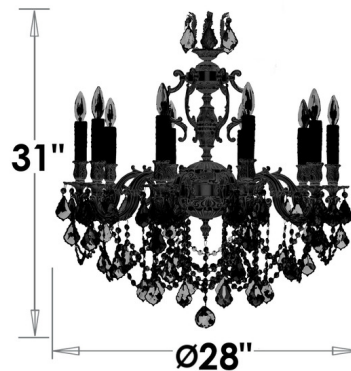

### Description

The Rosetta 10 Light Chandelier brings a timeless elegance to your interior space. The ornate frame is complemented by French Pendaloque and Bead Precision Crystals with 30 percent leaded prisms that are machine cut and polished to a visual brilliance, casting warm shadows across your room.

Shown in french gold / crystal

**CH9562**

**10 LIGHTS**

### Specifications

COLOR . . . . . Crystal  
BODY FINISH . . . . . French Gold  
WATTAGE . . . . . 400W  
DIMMER . . . . . Standard 120V  
DIMENSIONS . . . . . 28"W x 31"H  
BULB NOT INCLUDED . . . . . 10 x B10/Candelabra (E12)/40W/120V Incandescent  
OTHER BULB OPTIONS . . . . . 10 x B10/Candelabra (E12)/120V LED  
COUNTRY OF ORIGIN . . . . . United States