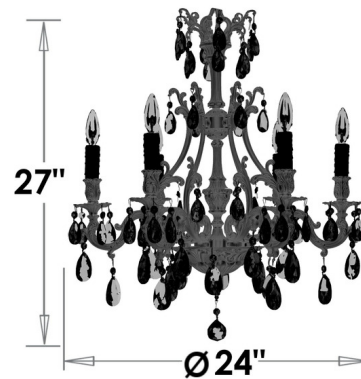

Description

The Chateau Glam Chandelier brings a timeless elegance to your interior space. The ornate frame is complemented by Precision Oval Crystals with 30 percent leaded prisms that are machine cut and polished to a visual brilliance, casting warm shadows across your room.

Shown in old bronze / crystal

CH9631

6 LIGHTS

Specifications

COLOR	Crystal
BODY FINISH	Old Bronze
WATTAGE	240W
DIMMER	Standard 120V
DIMENSIONS	24"W x 27"H
BULB NOT INCLUDED	6 x B10/Candelabra (E12)/40W/120V Incandescent
OTHER BULB OPTIONS	6 x B10/Candelabra (E12)/120V LED
COUNTRY OF ORIGIN	United States