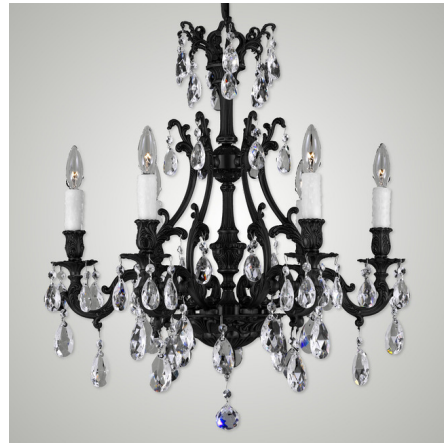

Lightology

lightology.com
866-954-4489
07-06-26

Project: _____

Company: _____

Location: _____ Fixture Type: _____

SPEC #: **ABC1267574**

Approved On: _____ Approved By: _____

Chateau Glam Chandelier

By American Brass & Crystal

Description

The Chateau Glam Chandelier brings a timeless elegance to your interior space. The ornate frame is complemented by Precision Oval Crystals with 30 percent leaded prisms that are machine cut and polished to a visual brilliance, casting warm shadows across your room.

Shown in old bronze / crystal

CH9631

6 LIGHTS

Specifications

COLOR	Crystal
BODY FINISH	Old Bronze
WATTAGE	240W
DIMMER	Standard 120V
DIMENSIONS	24"W x 27"H
BULB NOT INCLUDED	6 x B10/Candelabra (E12)/40W/120V Incandescent
OTHER BULB OPTIONS	6 x B10/Candelabra (E12)/120V LED
COUNTRY OF ORIGIN	United States