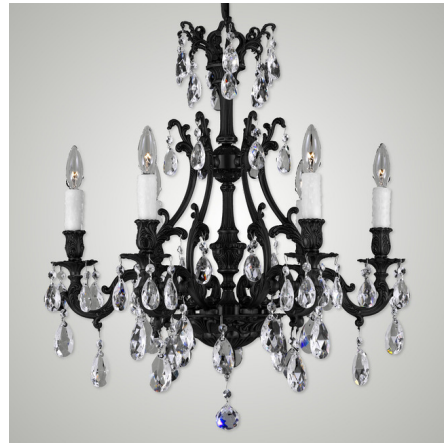

Lightology

lightology.com
866-954-4489
04-25-26

Project: _____

Company: _____

Location: _____ Fixture Type: _____

SPEC #: **ABC1267574**

Approved On: _____ Approved By: _____

Chateau Glam Chandelier By American Brass & Crystal

Description

The Chateau Glam Chandelier brings a timeless elegance to your interior space. The ornate frame is complemented by Precision Oval Crystals with 30 percent leaded prisms that are machine cut and polished to a visual brilliance, casting warm shadows across your room.

Shown in old bronze / crystal

CH9631

6 LIGHTS

Specifications

COLOR	Crystal
BODY FINISH	Old Bronze
WATTAGE	240W
DIMMER	Standard 120V
DIMENSIONS	24"W x 27"H
BULB NOT INCLUDED	6 x B10/Candelabra (E12)/40W/120V Incandescent
OTHER BULB OPTIONS	6 x B10/Candelabra (E12)/120V LED
COUNTRY OF ORIGIN	United States