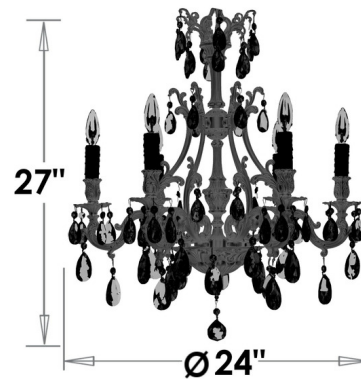

By American Brass & Crystal

Description

The Chateau Glam Chandelier brings a timeless elegance to your interior space. The ornate frame is complemented by Precision Oval Crystals with 30 percent leaded prisms that are machine cut and polished to a visual brilliance, casting warm shadows across your room.

Shown in old bronze / crystal

CH9631

6 LIGHTS

Specifications

COLOR	Crystal
BODY FINISH	Old Bronze
WATTAGE	240W
DIMMER	Standard 120V
DIMENSIONS	24"W x 27"H
BULB NOT INCLUDED	6 x B10/Candelabra (E12)/40W/120V Incandescent
OTHER BULB OPTIONS	6 x B10/Candelabra (E12)/120V LED
COUNTRY OF ORIGIN	United States