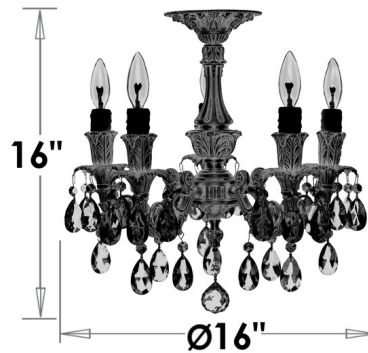

### Description

The Finisterra Wide Semi Flush Ceiling Light brings a timeless elegance to your interior space. The ornate frame is complemented by Oval Precision Crystals with 30 percent leaded prisms that are machine cut and polished to a visual brilliance, casting warm shadows across your room.

Shown in antique black glossy / crystal

**FM2015**

**5 LIGHTS**

### Specifications

|                    |  |
|--------------------|--|
| COLOR              | Crystal  |
| BODY FINISH        | Antique Black Glossy                           |
| WATTAGE            | 200W   |
| DIMMER             | Standard 120V                                  |
| DIMENSIONS         | 16"W x 16"H                                    |
| BULB NOT INCLUDED  | 5 x B10/Candelabra (E12)/40W/120V Incandescent |
| OTHER BULB OPTIONS | 5 x B10/Candelabra (E12)/120V LED              |
| COUNTRY OF ORIGIN  | United States                                  |