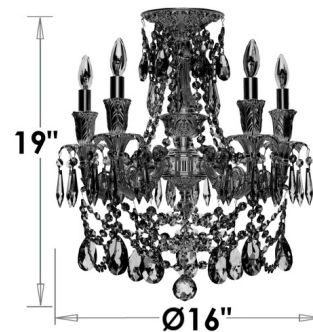

### Description

The Finisterra Semi Flush Ceiling Light brings a timeless elegance to your interior space. The ornate frame is complemented by Oval Precision Crystals with 30 percent leaded prisms that are machine cut and polished to a visual brilliance, casting warm shadows across your room.

### Specifications

COLOR	Crystal
BODY FINISH	Silver
WATTAGE	200W
DIMMER	Standard 120V
DIMENSIONS	16"W x 19"H
BULB NOT INCLUDED	5 x B10/Candelabra (E12)/40W/120V Incandescent
OTHER BULB OPTIONS	5 x B10/Candelabra (E12)/120V LED
COUNTRY OF ORIGIN	United States