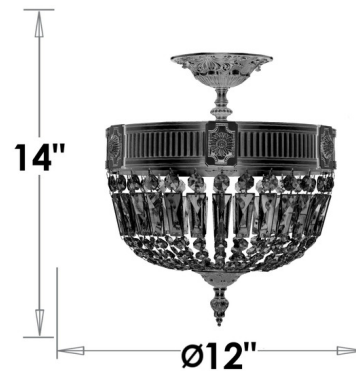

### Description

The Finisterra Round Semi Flush Ceiling Light brings a timeless elegance to your interior space. The ornate frame is complemented by Precision Crystals with 30 percent leaded prisms that are machine cut and polished to a visual brilliance, casting warm shadows across your room.

### Specifications

COLOR	Crystal
BODY FINISH	True Brass
WATTAGE	120W
DIMMER	Standard 120V
DIMENSIONS	12"W x 14"H
BULB NOT INCLUDED	3 x B10/Candelabra (E12)/40W/120V Incandescent
OTHER BULB OPTIONS	3 x B10/Candelabra (E12)/120V LED
COUNTRY OF ORIGIN	United States