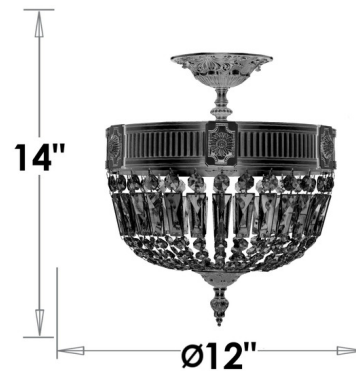

Description

The Finisterra Round Semi Flush Ceiling Light brings a timeless elegance to your interior space. The ornate frame is complemented by Precision Crystals with 30 percent leaded prisms that are machine cut and polished to a visual brilliance, casting warm shadows across your room.

Shown in true brass / crystal

FM2151

3 LIGHTS

Specifications

COLOR	Crystal
BODY FINISH	True Brass
WATTAGE	120W
DIMMER	Standard 120V
DIMENSIONS	12"W x 14"H
BULB NOT INCLUDED	3 x B10/Candelabra (E12)/40W/120V Incandescent
OTHER BULB OPTIONS	3 x B10/Candelabra (E12)/120V LED
COUNTRY OF ORIGIN	United States