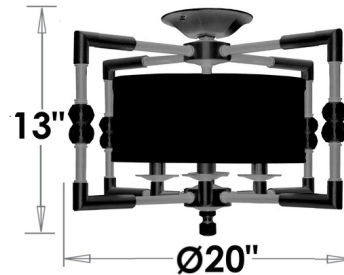

By American Brass & Crystal

Description

The Magro Ceiling Light brings a timeless elegance to your interior space. The ornate frame is complemented by a drum shaped linen shade and Precision Crystal beads with 30 percent leaded prisms that are machine cut and polished to a visual brilliance, casting warm shadows across your room.

Shown in black / old brass / white linen

FM3702

4 LIGHTS

Specifications

COLOR	White Linen
BODY FINISH	Black / Old Brass
WATTAGE	160W
DIMMER	Standard 120V
DIMENSIONS	20"W x 13"H
BULB NOT INCLUDED	4 x B10/Candelabra (E12)/40W/120V Incandescent
OTHER BULB OPTIONS	4 x B10/Candelabra (E12)/120V LED
COUNTRY OF ORIGIN	United States