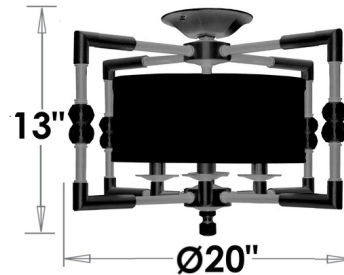

### Description

The Magro Ceiling Light brings a timeless elegance to your interior space. The ornate frame is complemented by a drum shaped linen shade and Precision Crystal beads with 30 percent leaded prisms that are machine cut and polished to a visual brilliance, casting warm shadows across your room.

### Specifications

COLOR	White Linen
BODY FINISH	Black / Old Brass
WATTAGE	160W
DIMMER	Standard 120V
DIMENSIONS	20"W x 13"H
BULB NOT INCLUDED	4 x B10/Candelabra (E12)/40W/120V Incandescent
OTHER BULB OPTIONS	4 x B10/Candelabra (E12)/120V LED
COUNTRY OF ORIGIN	United States