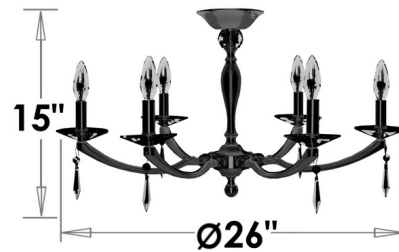

By American Brass & Crystal

Description

The Kensington Semi Flush Ceiling Light brings a timeless elegance to your interior space. The ornate frame is complemented by Spire Precision Crystals with 30 percent leaded prisms that are machine cut and polished to a visual brilliance, casting warm shadows across your room.

Shown in old brass / polished brass / crystal

FM5335

6 LIGHTS

Specifications

COLOR	Crystal
BODY FINISH	Old Brass / Polished Brass
WATTAGE	240W
DIMMER	Standard 120V
DIMENSIONS	26\"W x 15\"H
BULB NOT INCLUDED	6 x B10/Candelabra (E12)/40W/120V Incandescent
OTHER BULB OPTIONS	6 x B10/Candelabra (E12)/120V LED
COUNTRY OF ORIGIN	United States