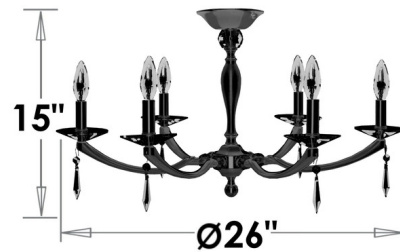

Lightology

lightology.com
866-954-4489
07-06-26

Project: _____

Company: _____

Location: _____ Fixture Type: _____

SPEC #: **ABC1267579**

Approved On: _____ Approved By: _____

Kensington Ceiling Light

By American Brass & Crystal

Description

The Kensington Semi Flush Ceiling Light brings a timeless elegance to your interior space. The ornate frame is complemented by Spire Precision Crystals with 30 percent leaded prisms that are machine cut and polished to a visual brilliance, casting warm shadows across your room.

Shown in old brass / polished brass / crystal

FM5335

6 LIGHTS

Specifications

COLOR	Crystal
BODY FINISH	Old Brass / Polished Brass
WATTAGE	240W
DIMMER	Standard 120V
DIMENSIONS	26\"W x 15\"H
BULB NOT INCLUDED	6 x B10/Candelabra (E12)/40W/120V Incandescent
OTHER BULB OPTIONS	6 x B10/Candelabra (E12)/120V LED
COUNTRY OF ORIGIN	United States