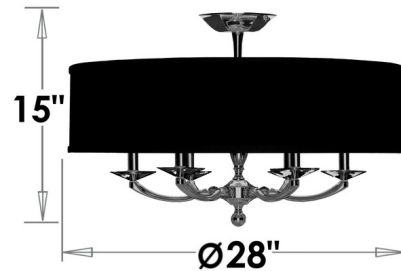

### Description

The Kensington Shade Semi Flush Ceiling Light brings a timeless elegance to your interior space. The ornate frame, with Precision Crystal candelabra holders, is surrounded by a hardback White Linen shade, casting warm shadows across your room. The Precision Crystals has 30 percent leaded prisms that are machine cut and polished to a visual brilliance.

### Specifications

COLOR	White Linen
BODY FINISH	Polished Nickel
WATTAGE	240W
DIMMER	Standard 120V
DIMENSIONS	28"W x 15"H
BULB NOT INCLUDED	6 x B10/Candelabra (E12)/40W/120V Incandescent
OTHER BULB OPTIONS	6 x B10/Candelabra (E12)/120V LED
COUNTRY OF ORIGIN	United States