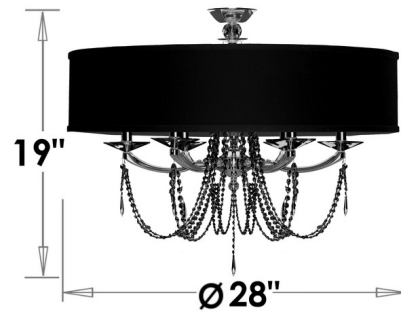

Lightology

lightology.com
866-954-4489
04-25-26

Project: _____

Company: _____

Location: _____ Fixture Type: _____

SPEC #: **ABC1267582**

Approved On: _____ Approved By: _____

Kensington Shade Swag Ceiling Light

By American Brass & Crystal

Description

The Kensington Shade Swag Semi Flush Ceiling Light brings a timeless elegance to your interior space. The ornate frame is surrounded by a White hardback linen shade and is complemented by Precision Spire and Bead Crystals with 30 percent leaded prisms that are machine cut and polished to a visual brilliance, casting warm shadows across your room.

Shown in polished nickel / white linen

FM5476

6 LIGHTS

Specifications

COLOR	White Linen
BODY FINISH	Polished Nickel
WATTAGE	240W
DIMMER	Standard 120V
DIMENSIONS	28"W x 19"H
BULB NOT INCLUDED	6 x B10/Candelabra (E12)/40W/120V Incandescent
OTHER BULB OPTIONS	6 x B10/Candelabra (E12)/120V LED
COUNTRY OF ORIGIN	United States