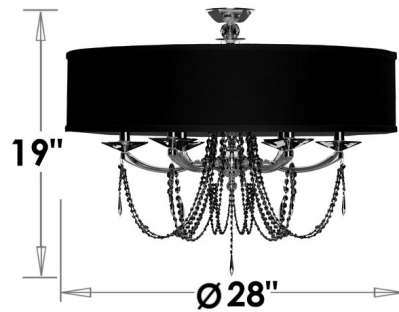

### Description

The Kensington Shade Swag Semi Flush Ceiling Light brings a timeless elegance to your interior space. The ornate frame is surrounded by a White hardback linen shade and is complemented by Precision Spire and Bead Crystals with 30 percent leaded prisms that are machine cut and polished to a visual brilliance, casting warm shadows across your room.

### Specifications

COLOR	White Linen
BODY FINISH	Polished Nickel
WATTAGE	240W
DIMMER	Standard 120V
DIMENSIONS	28"W x 19"H
BULB NOT INCLUDED	6 x B10/Candelabra (E12)/40W/120V Incandescent
OTHER BULB OPTIONS	6 x B10/Candelabra (E12)/120V LED
COUNTRY OF ORIGIN	United States