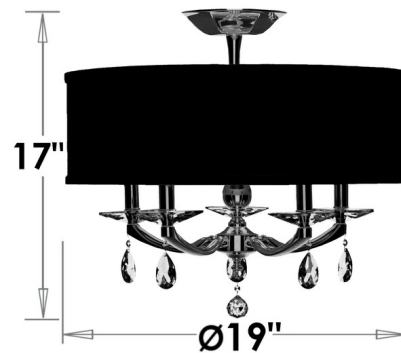

Lightology

lightology.com
866-954-4489
07-06-26

Project: _____

Company: _____

Location: _____ Fixture Type: _____

SPEC #: **ABC1267583**

Approved On: _____ Approved By: _____

Kensington Shade Drop Ceiling Light By American Brass & Crystal

Description

The Kensington Shade Drop Semi Flush Ceiling Light brings a timeless elegance to your interior space. The ornate frame is surrounded by a White hardback linen shade and is complemented by Precision Oval Crystals with 30 percent leaded prisms that are machine cut and polished to a visual brilliance, casting warm shadows across your room.

Shown in polished nickel / white linen

FM5494

5 LIGHTS

Specifications

COLOR	White Linen
BODY FINISH	Polished Nickel
WATTAGE	200W
DIMMER	Standard 120V
DIMENSIONS	19"W x 17"H
BULB NOT INCLUDED	5 x B10/Candelabra (E12)/40W/120V Incandescent
OTHER BULB OPTIONS	5 x B10/Candelabra (E12)/120V LED
COUNTRY OF ORIGIN	United States