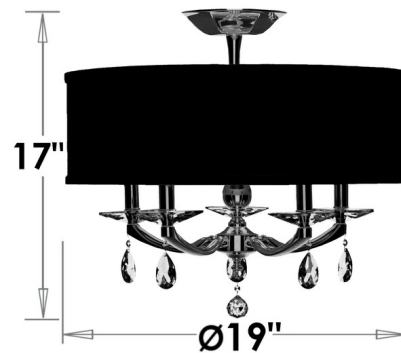

Lightology

lightology.com
866-954-4489
04-25-26

Project: _____

Company: _____

Location: _____ Fixture Type: _____

SPEC #: **ABC1267583**

Approved On: _____ Approved By: _____

Kensington Shade Drop Ceiling Light By American Brass & Crystal

Description

The Kensington Shade Drop Semi Flush Ceiling Light brings a timeless elegance to your interior space. The ornate frame is surrounded by a White hardback linen shade and is complemented by Precision Oval Crystals with 30 percent leaded prisms that are machine cut and polished to a visual brilliance, casting warm shadows across your room.

Shown in polished nickel / white linen

FM5494

5 LIGHTS

Specifications

COLOR White Linen
BODY FINISH Polished Nickel
WATTAGE 200W
DIMMER Standard 120V
DIMENSIONS 19"W x 17"H
BULB NOT INCLUDED 5 x B10/Candelabra (E12)/40W/120V Incandescent
OTHER BULB OPTIONS 5 x B10/Candelabra (E12)/120V LED
COUNTRY OF ORIGIN United States