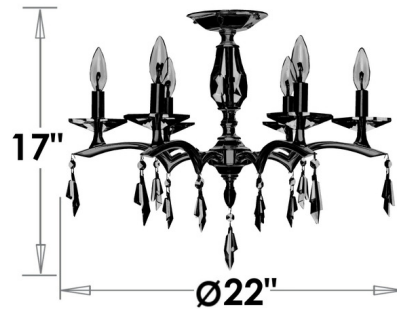

By American Brass & Crystal

Description

The Kaya Ceiling Semi Flush Light brings a timeless elegance to your interior space. The ornate frame is complemented by Precision Glacial Drop Crystals with 30 percent leaded prisms that are machine cut and polished to a visual brilliance, casting warm shadows across your room.

Shown in polished nickel

FM5523

6 LIGHTS

Specifications

COLOR	N/A
BODY FINISH	Polished Nickel
WATTAGE	240W
DIMMER	Standard 120V
DIMENSIONS	22"W x 17"H
BULB NOT INCLUDED	6 x B10/Candelabra (E12)/40W/120V Incandescent
OTHER BULB OPTIONS	6 x B10/Candelabra (E12)/120V LED
COUNTRY OF ORIGIN	United States