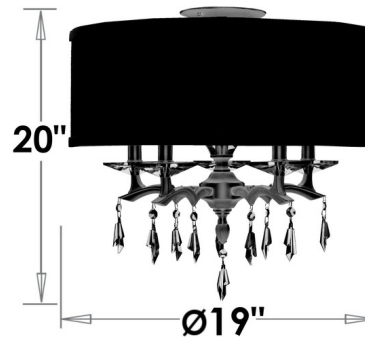

### Description

The Kaya Shade Semi Flush Ceiling Light brings a timeless elegance to your interior space. The ornate frame is surrounded by a linen hardback shade and complemented by Precision Glacial Drop Crystals with 30 percent leaded prisms that are machine cut and polished to a visual brilliance, casting warm shadows across your room.

### Specifications

COLOR . . . . . White Linen  
BODY FINISH . . . . . Old Brass  
WATTAGE . . . . . 200W  
DIMMER . . . . . Standard 120V  
DIMENSIONS . . . . . 19"W x 20"H  
BULB NOT INCLUDED . . . . . 5 x B10/Candelabra (E12)/40W/120V Incandescent  
OTHER BULB OPTIONS . . . . . 5 x B10/Candelabra (E12)/120V LED  
COUNTRY OF ORIGIN . . . . . United States