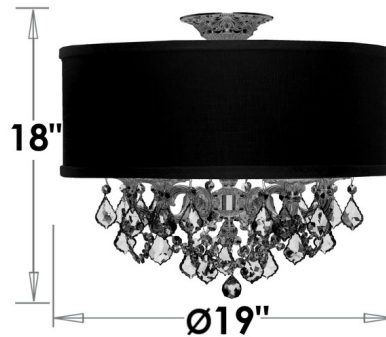

### Description

The Llydia Ceiling Semi Flush Light brings a timeless elegance to your interior space. The ornate frame is surrounded by a White hardback linen shade and is complemented by Precision French Pendaloque Crystals with 30 percent leaded prisms that are machine cut and polished to a visual brilliance, casting warm shadows across your room.

### Specifications

COLOR	White
BODY FINISH	Silver
WATTAGE	200W
DIMMER	Standard 120V
DIMENSIONS	19"W x 18"H
BULB NOT INCLUDED	5 x B10/Candelabra (E12)/40W/120V Incandescent
OTHER BULB OPTIONS	5 x B10/Candelabra (E12)/120V LED
COUNTRY OF ORIGIN	United States