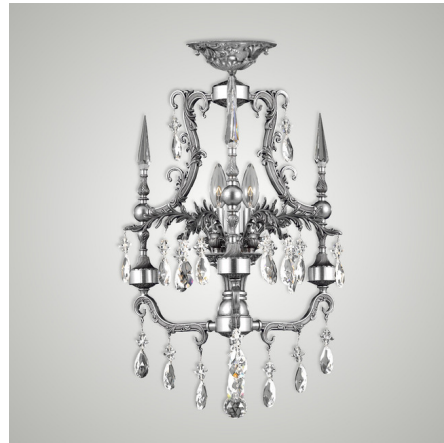

## Parisian Ceiling Light By American Brass & Crystal

### Description

The Parisian Semi Flush Ceiling Light brings a timeless elegance to your interior space. The ornate frame is complemented by Precision Oval Crystals with 30 percent leaded prisms that are machine cut and polished to a visual brilliance, casting warm shadows across your room.

Shown in antique silver / crystal

**FM7610**

**3 LIGHTS**

### Specifications

COLOR . . . . . Crystal  
BODY FINISH . . . . . Antique Silver  
WATTAGE . . . . . 120W  
DIMMER . . . . . Standard 120V  
DIMENSIONS . . . . . 15"W x 24"H  
BULB NOT INCLUDED . . . . . 3 x B10/Candelabra (E12)/40W/120V Incandescent  
OTHER BULB OPTIONS . . . . . 3 x B10/Candelabra (E12)/120V LED  
COUNTRY OF ORIGIN . . . . . United States