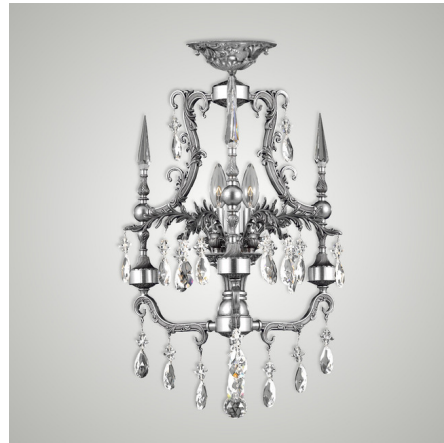

Lightology

lightology.com
866-954-4489
04-25-26

Project: _____

Company: _____

Location: _____ Fixture Type: _____

SPEC #: **ABC1267587**

Approved On: _____ Approved By: _____

Parisian Ceiling Light By American Brass & Crystal

Description

The Parisian Semi Flush Ceiling Light brings a timeless elegance to your interior space. The ornate frame is complemented by Precision Oval Crystals with 30 percent leaded prisms that are machine cut and polished to a visual brilliance, casting warm shadows across your room.

Shown in antique silver / crystal

FM7610

3 LIGHTS

Specifications

COLOR	Crystal
BODY FINISH	Antique Silver
WATTAGE	120W
DIMMER	Standard 120V
DIMENSIONS	15"W x 24"H
BULB NOT INCLUDED	3 x B10/Candelabra (E12)/40W/120V Incandescent
OTHER BULB OPTIONS	3 x B10/Candelabra (E12)/120V LED
COUNTRY OF ORIGIN	United States