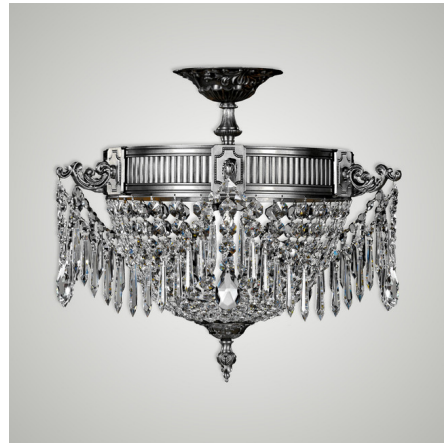

Lightology

lightology.com
866-954-4489
04-25-26

Project: _____

Company: _____

Location: _____ Fixture Type: _____

SPEC #: **ABC1267588**

Approved On: _____ Approved By: _____

Valencia Ceiling Light

By American Brass & Crystal

Description

The Valencia Semi Flush Ceiling Light brings a timeless elegance to your interior space. The ornate frame is complemented by Precision Crystals with 30 percent leaded prisms that are machine cut and polished to a visual brilliance, casting warm shadows across your room.

Shown in antique silver / vanilla

FM8011

3 LIGHTS

Specifications

COLOR	Vanilla
BODY FINISH	Antique Silver
WATTAGE	120W
DIMMER	Standard 120V
DIMENSIONS	19"W x 15"H
BULB NOT INCLUDED	3 x B10/Candelabra (E12)/40W/120V Incandescent
OTHER BULB OPTIONS	3 x B10/Candelabra (E12)/120V LED
COUNTRY OF ORIGIN	United States