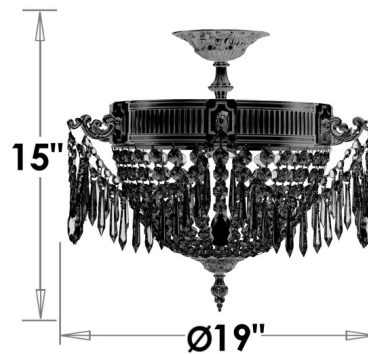

By American Brass & Crystal

Description

The Valencia Semi Flush Ceiling Light brings a timeless elegance to your interior space. The ornate frame is complemented by Precision Crystals with 30 percent leaded prisms that are machine cut and polished to a visual brilliance, casting warm shadows across your room.

Shown in antique silver / vanilla

FM8011

3 LIGHTS

Specifications

COLOR	Vanilla
BODY FINISH	Antique Silver
WATTAGE	120W
DIMMER	Standard 120V
DIMENSIONS	19"W x 15"H
BULB NOT INCLUDED	3 x B10/Candelabra (E12)/40W/120V Incandescent
OTHER BULB OPTIONS	3 x B10/Candelabra (E12)/120V LED
COUNTRY OF ORIGIN	United States