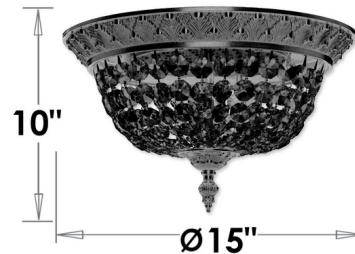

By American Brass & Crystal

Description

The Corinthian Ceiling Flush Light brings a timeless elegance to your interior space. The ornate frame holds candlesticks with bare bulbs and is complemented by Precision Crystals with 30 percent leaded prisms that are machine cut and polished to a visual brilliance, casting warm shadows across your room.

Shown in true brass / crystal

FM8615

3 LIGHTS

Specifications

COLOR Crystal
BODY FINISH True Brass
WATTAGE 120W
DIMMER Standard 120V
DIMENSIONS 15"W x 10"H
BULB NOT INCLUDED 3 x B10/Candelabra (E12)/40W/120V Incandescent
OTHER BULB OPTIONS 3 x B10/Candelabra (E12)/120V LED
COUNTRY OF ORIGIN United States