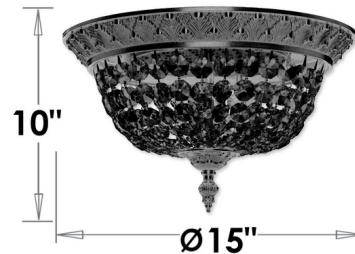

By American Brass & Crystal

Description

The Corinthian Ceiling Flush Light brings a timeless elegance to your interior space. The ornate frame holds candlesticks with bare bulbs and is complemented by Precision Crystals with 30 percent leaded prisms that are machine cut and polished to a visual brilliance, casting warm shadows across your room.

Shown in true brass / crystal

FM8615

3 LIGHTS

Specifications

COLOR	Crystal
BODY FINISH	True Brass
WATTAGE	120W
DIMMER	Standard 120V
DIMENSIONS	15"W x 10"H
BULB NOT INCLUDED	3 x B10/Candelabra (E12)/40W/120V Incandescent
OTHER BULB OPTIONS	3 x B10/Candelabra (E12)/120V LED
COUNTRY OF ORIGIN	United States