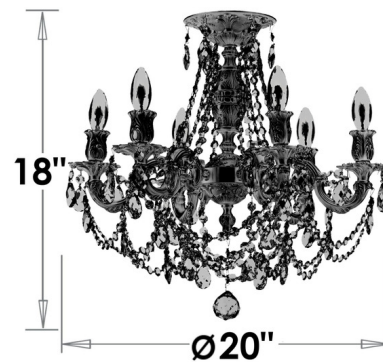

By American Brass & Crystal

Description

The Biella Semi Flush Ceiling Light brings a timeless elegance to your interior space. The ornate frame is complemented by Precision Oval Crystals with 30 percent leaded prisms that are machine cut and polished to a visual brilliance, casting warm shadows across your room.

Shown in antique white glossy / crystal

FM9203

6 LIGHTS

Specifications

COLOR	Crystal
BODY FINISH	Antique White Glossy
WATTAGE	240W
DIMMER	Standard 120V
DIMENSIONS	18"W x 20"H
BULB NOT INCLUDED	6 x B10/Candelabra (E12)/40W/120V Incandescent
OTHER BULB OPTIONS	6 x B10/Candelabra (E12)/120V LED
COUNTRY OF ORIGIN	United States