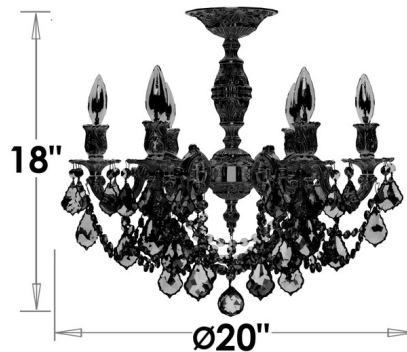

### Description

The Rosetta Semi Flush Ceiling Light brings a timeless elegance to your interior space. The ornate frame is complemented by French Pendaloque and Bead Precision Crystals with 30 percent leaded prisms that are machine cut and polished to a visual brilliance, casting warm shadows across your room.

Shown in silver / crystal

**FM9521**

**6 LIGHTS**

### Specifications

|                    |                                                |
|--------------------|------------------------------------------------|
| COLOR              | Crystal                                        |
| BODY FINISH        | Silver                                         |
| WATTAGE            | 240W                                           |
| DIMMER             | Standard 120V                                  |
| DIMENSIONS         | 20"W x 18"H                                    |
| BULB NOT INCLUDED  | 6 x B10/Candelabra (E12)/40W/120V Incandescent |
| OTHER BULB OPTIONS | 6 x B10/Candelabra (E12)/120V LED              |
| COUNTRY OF ORIGIN  | United States                                  |