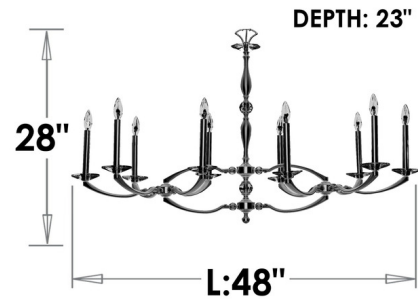

Lightology

lightology.com
866-954-4489
07-06-26

Project: _____

Company: _____

Location: _____ Fixture Type: _____

SPEC #: **ABC1267594**

Approved On: _____ Approved By: _____

Kensington Large Linear Chandelier By American Brass & Crystal

Description

The Kensington Large Linear Chandelier brings a timeless elegance to your interior space. The ornate frame is complemented by Precision Crystal lamp accents with 30 percent leaded prisms that are machine cut and polished to a visual brilliance, casting warm shadows across your room.

Shown in pewter / polished nickel / crystal

IL5347

10 LIGHTS

Specifications

COLOR	Crystal
BODY FINISH	Pewter / Polished Nickel
WATTAGE	400W
DIMMER	Standard 120V
DIMENSIONS	48"L x 23"W x 28"H
BULB NOT INCLUDED	10 x B10/Candelabra (E12)/40W/120V Incandescent
OTHER BULB OPTIONS	10 x B10/Candelabra (E12)/120V LED
COUNTRY OF ORIGIN	United States