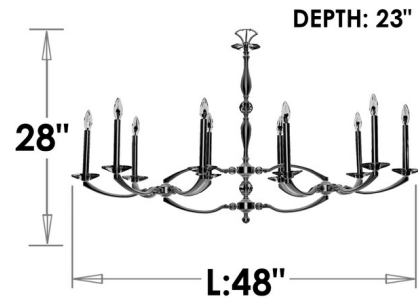

Lightology

lightology.com
866-954-4489
04-25-26

Project: _____

Company: _____

Location: _____ Fixture Type: _____

SPEC #: **ABC1267594**

Approved On: _____ Approved By: _____

Kensington Large Linear Chandelier By American Brass & Crystal

Description

The Kensington Large Linear Chandelier brings a timeless elegance to your interior space. The ornate frame is complemented by Precision Crystal lamp accents with 30 percent leaded prisms that are machine cut and polished to a visual brilliance, casting warm shadows across your room.

Shown in pewter / polished nickel / crystal

IL5347

10 LIGHTS

Specifications

COLOR	Crystal
BODY FINISH	Pewter / Polished Nickel
WATTAGE	400W
DIMMER	Standard 120V
DIMENSIONS	48"L x 23"W x 28"H
BULB NOT INCLUDED	10 x B10/Candelabra (E12)/40W/120V Incandescent
OTHER BULB OPTIONS	10 x B10/Candelabra (E12)/120V LED
COUNTRY OF ORIGIN	United States