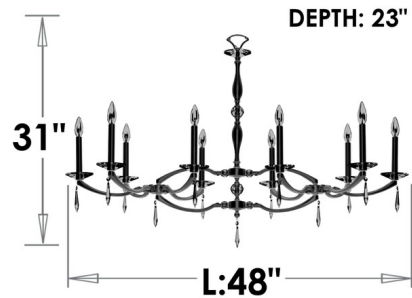

Lightology

lightology.com
866-954-4489
07-06-26

Project: _____

Company: _____

Location: _____ Fixture Type: _____

SPEC #: **ABC1267595**

Approved On: _____ Approved By: _____

Kensington Spire Linear Chandelier By American Brass & Crystal

Description

The Kensington Spire Linear Chandelier brings a timeless elegance to your interior space. The ornate frame is complemented by Spire Precision Crystals with 30 percent leaded prisms that are machine cut and polished to a visual brilliance, casting warm shadows across your room.

Shown in old brass / crystal

IL5347

10 LIGHTS

Specifications

COLOR Crystal
BODY FINISH Old Brass
WATTAGE 400W
DIMMER Standard 120V
DIMENSIONS 48"L x 23"W x 31"H
BULB NOT INCLUDED 10 x B10/Candelabra (E12)/40W/120V Incandescent
OTHER BULB OPTIONS 10 x B10/Candelabra (E12)/120V LED
COUNTRY OF ORIGIN United States