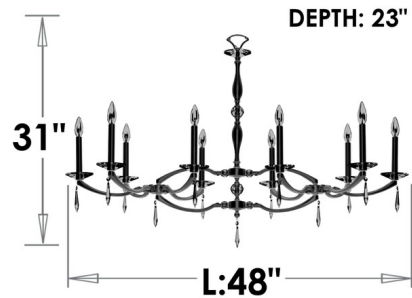

Lightology

lightology.com
866-954-4489
04-25-26

Project: _____

Company: _____

Location: _____ Fixture Type: _____

SPEC #: **ABC1267595**

Approved On: _____ Approved By: _____

Kensington Spire Linear Chandelier By American Brass & Crystal

Description

The Kensington Spire Linear Chandelier brings a timeless elegance to your interior space. The ornate frame is complemented by Spire Precision Crystals with 30 percent leaded prisms that are machine cut and polished to a visual brilliance, casting warm shadows across your room.

Shown in old brass / crystal

IL5347

10 LIGHTS

Specifications

COLOR	Crystal
BODY FINISH	Old Brass
WATTAGE	400W
DIMMER	Standard 120V
DIMENSIONS	48"L x 23"W x 31"H
BULB NOT INCLUDED	10 x B10/Candelabra (E12)/40W/120V Incandescent
OTHER BULB OPTIONS	10 x B10/Candelabra (E12)/120V LED
COUNTRY OF ORIGIN	United States